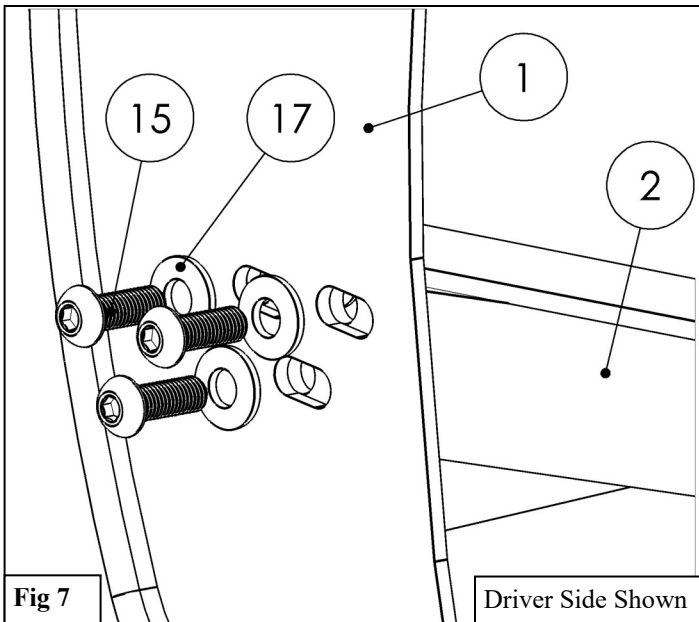

6. Install the Lower Mounting Bracket (2-3) and Lower Support Strap (6) to the frame using the supplied M12 Hardware. See **Figures 5 & 6.**

7. Repeat Steps 4-6 for the opposite sides.
  8. Use the supplied M8, M10, and M12 hardware (12-17) to secure the Grille Guard Center and Wings to the Mounting Brackets/Straps. See **Figures 7, 8, & 9.**