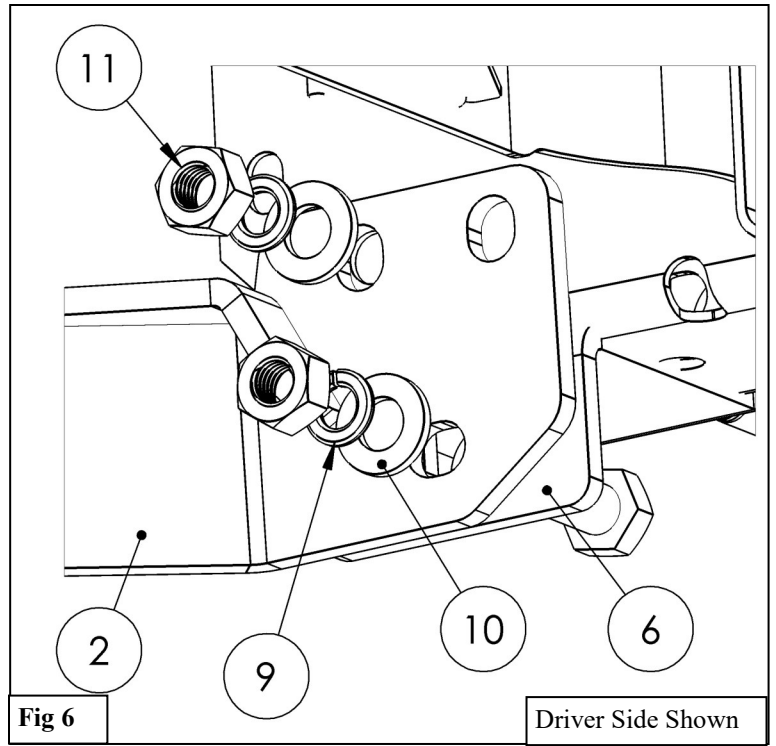

6. Install the Lower Mounting Bracket (2-3) and Lower Support Strap (6) to the frame using the supplied M12 Hardware. See **Figures 5 & 6.**

7. Repeat Steps 4-6 for the opposite sides.
  8. Use the supplied M8, M10, and M12 hardware (12-17) to secure the Grille Guard Center and Wings to the Mounting Brackets/Straps. See **Figures 7, 8, & 9.**