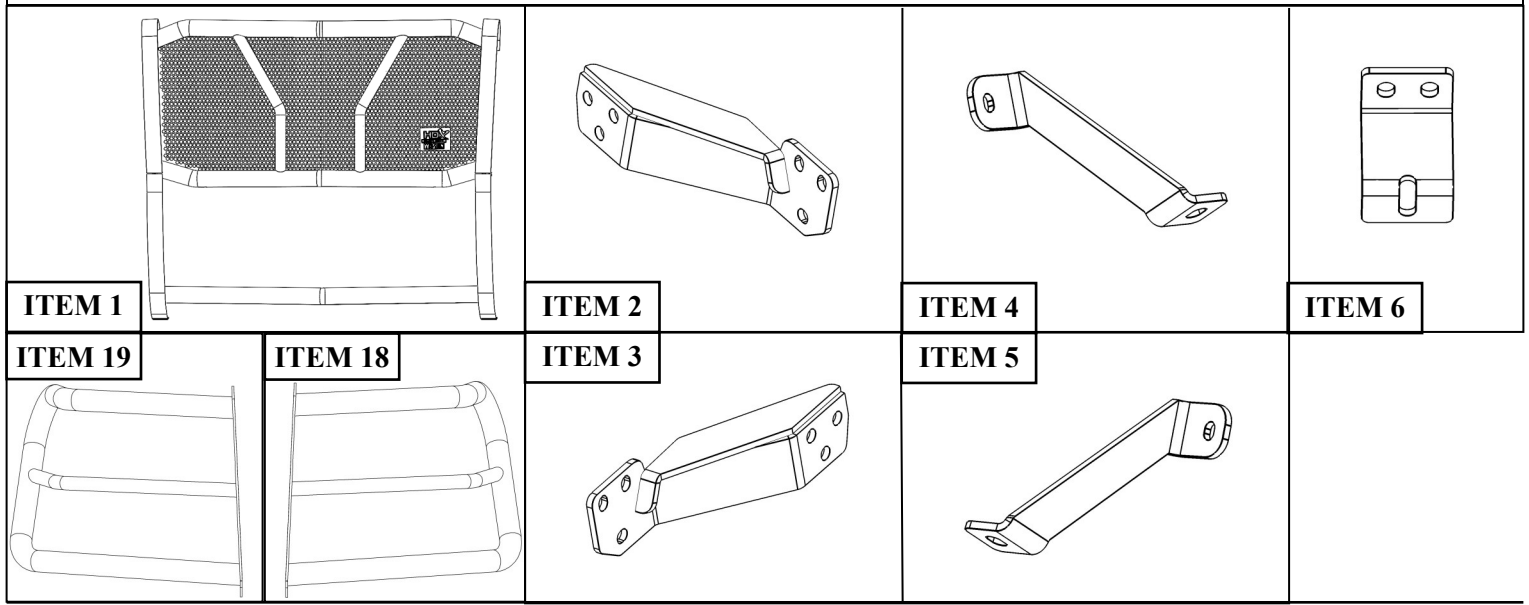

INSTALLATION INSTRUCTIONS

HDX MODULAR GRILLE GUARD

APPLICATION:

2019-2022 Chevrolet Silverado 1500 (Excl. 2019 Silverado LD) (Excl. w/Sensors)

PART NUMBER:

57-23955

ITEM	QUANTITY	DESCRIPTION	TOOLS NEEDED
1	1	GRILLE GUARD CENTER	10MM SOCKET
2,3	2	LOWER MOUNTING BRACKET, DRIVER (2) AND PASSENGER (3)	16MM SOCKET
4,5	2	UPPER STRAP BRACKET, DRIVER (4) AND PASSENGER (5)	16MM WRENCH
6	2	LOWER SUPPORT STRAP	18MM SOCKET
7	4	SHORT M12 HEX HEAD CAP SCREW	18MM WRENCH
8	2	LONG M12 HEX HEAD CAP SCREW	FLAT HEAD SCREWDRIVER
9	6	M12 SPLIT LOCK WASHER	
10	12	M12 FLAT WASHER	HAMMER
11	6	M12 HEX NUT	UTILITY KNIFE
12	2	M10 BUTTON HEAD BOLT	RATCHET
13	2	M10 BELLEVILLE WASHER	TORQUE WRENCH
14	2	M10 SERRATED FLANGE NUT	PRYBAR
15	6	M12 BUTTON HEAD BOLT	13MM SOCKET
16	6	M12 SERRATED FLANGE NUT	
17	6	M12 BELLEVILLE WASHER	
18	1	DRIVER WING	
19	1	PASSENGER WING	
20	10	M8 BUTTON HEAD BOLT	
21	10	M8 BELLVILLE WASHER	
22	10	M8 SERRATED FLANGE NUT	

ANTI-SEIZE LUBRICANT MUST BE USED ON ALL STAINLESS STEEL FASTENERS TO PREVENT THREAD DAMAGE AND GALLING

WESTIN Westin Automotive Products, Inc.
320 W. Covina Blvd
San Dimas, Ca. 91773

Thank you for choosing Westin products
for additional installation assistance please call
Customer Service (800) 793-7846

www.westinautomotive.com

DATE: 11/17/2021