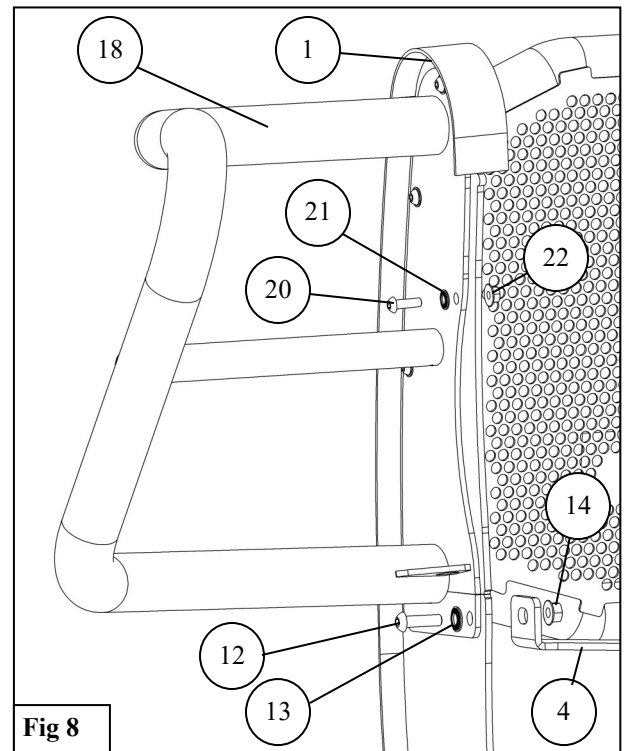

6. Install the Lower Mounting Bracket (2-3) and Lower Support Strap (6) to the frame using the supplied M12 Hardware. See **Figures 5 & 6.**

7. Repeat Steps 4-6 for the opposite sides.
  8. Use the supplied M8, M10, and M12 hardware (12-17) to secure the Grille Guard Center and Wings to the Mounting Brackets/Straps. See **Figures 7, 8, & 9.**