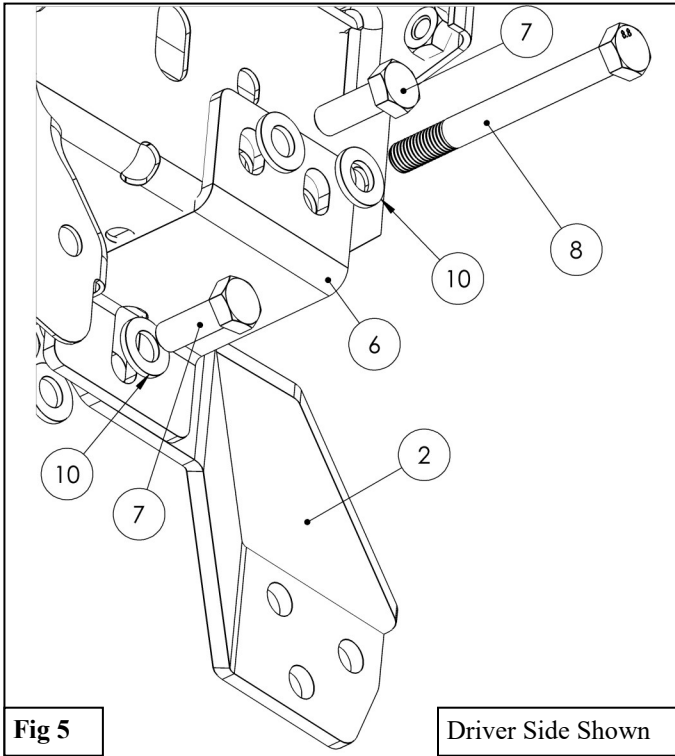

6. Install the Lower Mounting Bracket (2-3) and Lower Support Strap (6) to the frame using the supplied M12 Hardware. See **Figures 5 & 6.**

7. Repeat Steps 4-6 for the opposite sides.
  8. Use the supplied M8, M10, and M12 hardware (12-17) to secure the Grille Guard Center and Wings to the Mounting Brackets/Straps. See **Figures 7, 8, & 9.**