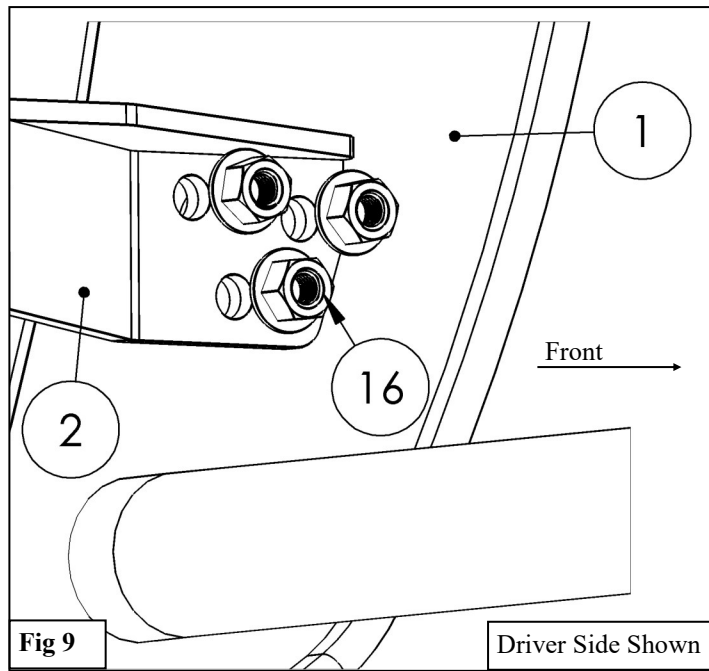

9. Adjust the Assembly as desired and tighten all hardware: M8 to 18 ft-lbs, M10 to 32 ft-lbs, M12 to 55 ft-lbs.