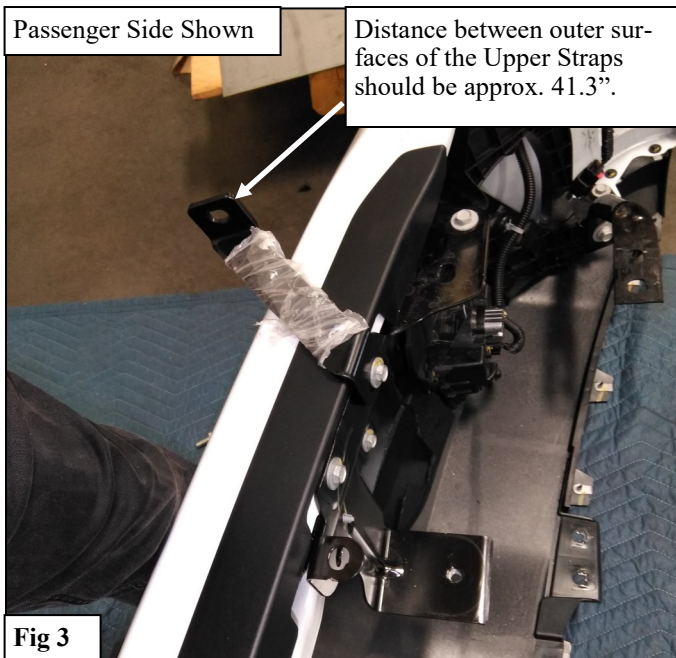

www.westinautomotive.com

DATE: 11/17/2021

PROCEDURE

1. Remove contents from box, verify if all parts listed are present and free from damage. Carefully read and understand all instructions before attempting installation.
Failure to identify damage before installation could lead to a rejection of any claim.
2. Begin by removing the plastic trim fasteners holding the grille in place. Also detach the clips of the wings of the grille. See **Figures 1 & 2**.
3. Remove the grille by pulling firmly and carefully at the bottom of the grille.

4. Use the OEM hardware to secure the Upper Strap Bracket (4-5) to the bumper. *Note: Bumper shown off vehicle for viewing purposes.* See **Figure 3**
5. Trim the factory trim area to fit the Lower Mounting Bracket (2-3). See **Figure 4**.