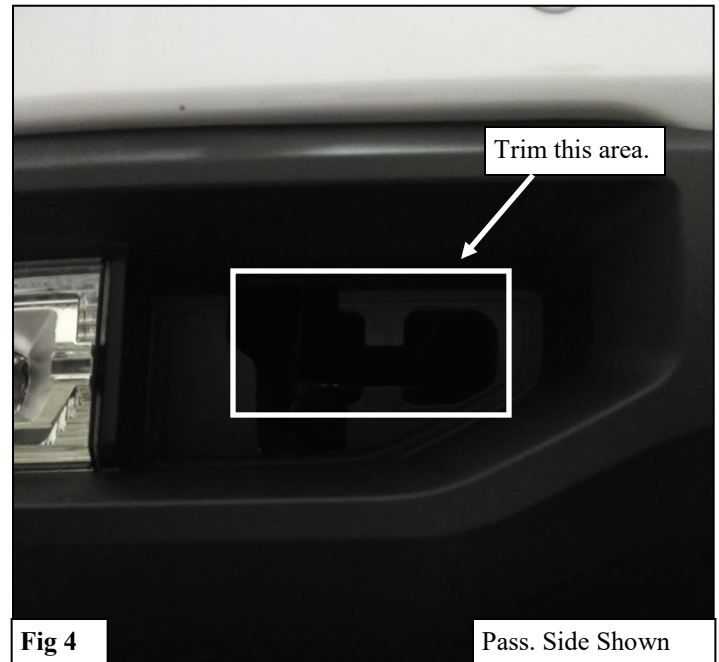

www.westinautomotive.com

DATE: 11/17/2021

PROCEDURE

1. Remove contents from box, verify if all parts listed are present and free from damage. Carefully read and understand all instructions before attempting installation.
Failure to identify damage before installation could lead to a rejection of any claim.
2. Begin by removing the plastic trim fasteners holding the grille in place. Also detach the clips of the wings of the grille. See **Figures 1 & 2**.
3. Remove the grille by pulling firmly and carefully at the bottom of the grille.

4. Use the OEM hardware to secure the Upper Strap Bracket (4-5) to the bumper. *Note: Bumper shown off vehicle for viewing purposes.* See **Figure 3**
5. Trim the factory trim area to fit the Lower Mounting Bracket (2-3). See **Figure 4**.