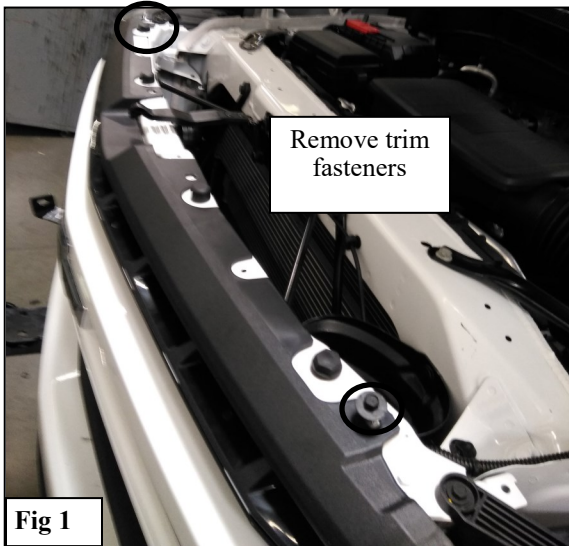

INSTALLATION INSTRUCTIONS

HDX MODULAR GRILLE GUARD

APPLICATION:

2019-2022 Chevrolet Silverado 1500 (Excl. 2019 Silverado LD) (Excl. w/Sensors)

PART NUMBER:

57-23955

ITEM	QUANTITY	DESCRIPTION	TOOLS NEEDED
1	1	GRILLE GUARD CENTER	10MM SOCKET
2,3	2	LOWER MOUNTING BRACKET, DRIVER (2) AND PASSENGER (3)	16MM SOCKET
4,5	2	UPPER STRAP BRACKET, DRIVER (4) AND PASSENGER (5)	16MM WRENCH
6	2	LOWER SUPPORT STRAP	18MM SOCKET
7	4	SHORT M12 HEX HEAD CAP SCREW	18MM WRENCH
8	2	LONG M12 HEX HEAD CAP SCREW	FLAT HEAD SCREWDRIVER
9	6	M12 SPLIT LOCK WASHER	
10	12	M12 FLAT WASHER	HAMMER
11	6	M12 HEX NUT	UTILITY KNIFE
12	2	M10 BUTTON HEAD BOLT	RATCHET
13	2	M10 BELLEVILLE WASHER	TORQUE WRENCH
14	2	M10 SERRATED FLANGE NUT	PRYBAR
15	6	M12 BUTTON HEAD BOLT	13MM SOCKET
16	6	M12 SERRATED FLANGE NUT	
17	6	M12 BELLEVILLE WASHER	
18	1	DRIVER WING	
19	1	PASSENGER WING	
20	10	M8 BUTTON HEAD BOLT	
21	10	M8 BELLVILLE WASHER	
22	10	M8 SERRATED FLANGE NUT	

www.westinautomotive.com

DATE: 11/17/2021

PROCEDURE

1. Remove contents from box, verify if all parts listed are present and free from damage. Carefully read and understand all instructions before attempting installation.
Failure to identify damage before installation could lead to a rejection of any claim.
2. Begin by removing the plastic trim fasteners holding the grille in place. Also detach the clips of the wings of the grille. See **Figures 1 & 2**.
3. Remove the grille by pulling firmly and carefully at the bottom of the grille.

4. Use the OEM hardware to secure the Upper Strap Bracket (4-5) to the bumper. *Note: Bumper shown off vehicle for viewing purposes.* See **Figure 3**
5. Trim the factory trim area to fit the Lower Mounting Bracket (2-3). See **Figure 4**.