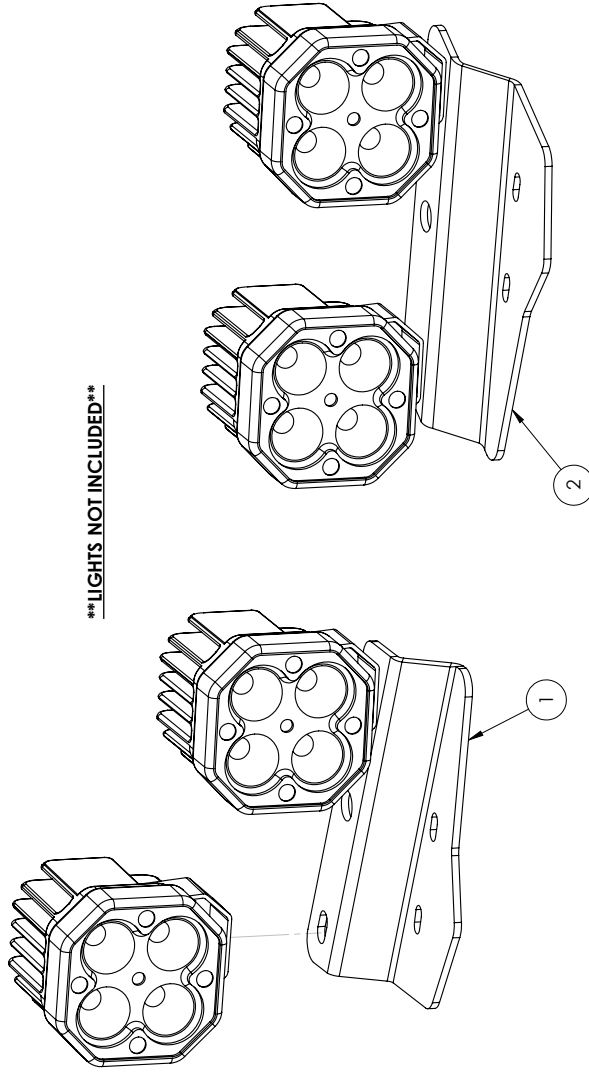

**BLACK-OPS SERIES**

**BRONCO**

A PILLAR LIGHT MOUNTS

CB Antenna Mounting position

Accessory mounting screws

Passenger light mount shown here. To install the light mount, use the accessory mounting screws already on your Bronco.

ITEM NO.	PART NUMBER	DESCRIPTION	QTY.
1	2BLM2021-01	DOUBLE A PILLAR BASE LIGHT MOUNT - PS	1
2	2BLM2021-02	DOUBLE A PILLAR BASE LIGHT MOUNT - DS	1

**\*\*LIGHTS NOT INCLUDED\*\***

**NOTES:**  
 1. BLM2100 = BARE STEEL OPTION  
 2. BLM2101 = BLACK POWDER COAT

UNLESS OTHERWISE SPECIFIED:	NAME	DATE
DRAWN	MCH	1/28/2022
CHECKED		
ENG APPR.		
MFG APPR.		
REVISION:		
N/A		
SEE NOTES		
ECO:		
PERMISSION OF LOD LLC IS FORBIDDEN.		

LOD LLC.	LOD
----------	-----

DESCRIPTION:	BLM2100
2021 BRONCO DOUBLE "A" PILLAR BASE LIGHT MOUNT	BLM2101
DWG. NO.	REV
BLM2100	A
BLM2101	
SCALE: 1:2	SHEET SIZE: B
	SHEET 1 OF 1

ITEM NO.	PART NUMBER	DESCRIPTION	QTY.
1	2BLM2021-03	SINGLE A PILLAR BASE LIGHT MOUNT - PS	1
2	2BLM2021-04	SINGLE A PILLAR BASE LIGHT MOUNT	1

**\*\*LIGHTS NOT INCLUDED\*\***

- NOTES:**  
 1. BLM2102 = BARE STEEL OPTION  
 2. BLM2103 = BLACK POWDER COAT