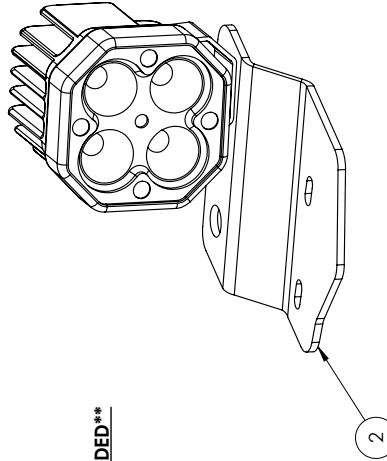

ITEM NO.	PART NUMBER	DESCRIPTION	QTY.
1	2BLM2021-01	DOUBLE A PILLAR BASE LIGHT MOUNT - PS	1
2	2BLM2021-02	DOUBLE A PILLAR BASE LIGHT MOUNT - DS	1

**\*\*LIGHTS NOT INCLUDED\*\***

**NOTES:**  
 1. BLM2100 = BARE STEEL OPTION  
 2. BLM2101 = BLACK POWDER COAT

UNLESS OTHERWISE SPECIFIED:	NAME	DATE
DRAWN	MCH	1/28/2022
CHECKED		
ENG APPR.		
MFG APPR.		
REVISION:		
N/A		
SEE NOTES		
ECO:		
PERMISSION OF LOD LLC IS FORBIDDEN.		

LOD LLC.	LOD
----------	-----

DESCRIPTION:	BLM2100
2021 BRONCO DOUBLE "A" PILLAR BASE LIGHT MOUNT	BLM2101
DWG. NO.	REV
BLM2100	A
BLM2101	
SCALE: 1:2	SHEET SIZE: B
	SHEET 1 OF 1

ITEM NO.	PART NUMBER	DESCRIPTION	QTY.
1	2BLM2021-03	SINGLE A PILLAR BASE LIGHT MOUNT - PS	1
2	2BLM2021-04	SINGLE A PILLAR BASE LIGHT MOUNT	1

**\*\*LIGHTS NOT INCLUDED\*\***

- NOTES:**  
 1. BLM2102 = BARE STEEL OPTION  
 2. BLM2103 = BLACK POWDER COAT

UNLESS OTHERWISE SPECIFIED:		NAME	DATE
DIMENSIONS ARE IN INCHES		MCH	1/28/2022
TOLERANCES: ±0.010			
ANGLES: ±0.5°			
TWO PLACE DECIMAL	±0.015		
THREE PLACE DECIMAL	±0.005		
		ENG APPR.	
		MFG APPR.	
		MATERIAL:	
			N/A
<b>PROPRIETARY AND CONFIDENTIAL</b>			
THE INFORMATION CONTAINED IN THIS DRAWING IS THE SOLE PROPERTY OF LOD LLC. ANY REPRODUCTION IN PART OR AS A WHOLE WITHOUT THE WRITTEN PERMISSION OF LOD LLC IS PROHIBITED.			
FINISH:		SEE NOTES	
ECCO:			
DWG. NO.		BLM2102 BLM2103	
REV		A	
SCALE: 1:2		SHEET SIZE: B	
		SHEET 1 OF 1	