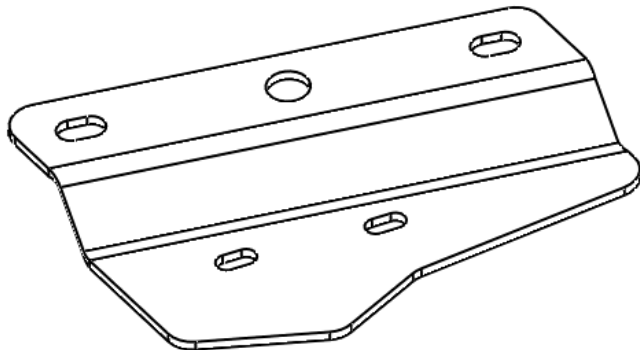

\_\_\_\_\_

INSTRUCTION  
SHEET

DOUBLE A PILLAR LIGHT  
MOUNT - DS  
2BLM2021-02  
**(x1)**

DOUBLE A PILLAR LIGHT  
MOUNT - PS  
2BLM2021-01  
**(x1)**

**BRONCO  
BLACK-OPS SERIES**

A PILLAR SINGLE  
LIGHT MOUNTS  
SHIPPING SHEET

Packaged by:

\_\_\_\_\_

On:

\_\_\_\_\_

INSTRUCTION  
SHEET

SINGLE A PILLAR LIGHT  
MOUNT - DS  
2BLM2021-04  
**(x1)**

SINGLE A PILLAR LIGHT  
MOUNT - PS  
2BLM2021-03  
**(x1)**