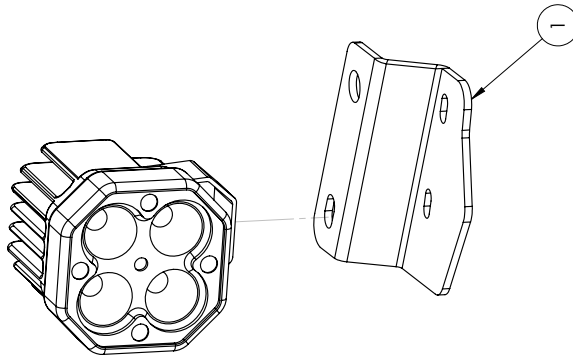

**BLACK-OPS SERIES**

**BRONCO**

A PILLAR LIGHT MOUNTS

CB Antenna Mounting position

Accessory mounting screws

Passenger light mount shown here. To install the light mount, use the accessory mounting screws already on your Bronco.

ITEM NO.	PART NUMBER	DESCRIPTION	QTY.
1	2BLM2021-01	DOUBLE A PILLAR BASE LIGHT MOUNT - PS	1
2	2BLM2021-02	DOUBLE A PILLAR BASE LIGHT MOUNT - DS	1

**\*\*LIGHTS NOT INCLUDED\*\***

**NOTES:**  
 1. BLM2100 = BARE STEEL OPTION  
 2. BLM2101 = BLACK POWDER COAT

UNLESS OTHERWISE SPECIFIED:	NAME	DATE
DRAWN	MCH	1/28/2022
CHECKED		
ENG APPR.		
MFG APPR.		
REVISION:		
N/A		
SEE NOTES		
ECO:		
PERMISSION OF LOD LLC IS FORBIDDEN.		

LOD LLC.	LOD
----------	-----

DESCRIPTION:	BLM2100
2021 BRONCO DOUBLE "A" PILLAR BASE LIGHT MOUNT	BLM2101
DWG. NO.	REV
BLM2100	A
BLM2101	
SCALE: 1:2	SHEET SIZE: B
	SHEET 1 OF 1

ITEM NO.	PART NUMBER	DESCRIPTION	QTY.
1	2BLM2021-03	SINGLE A PILLAR BASE LIGHT MOUNT - PS	1
2	2BLM2021-04	SINGLE A PILLAR BASE LIGHT MOUNT	1

**\*\*LIGHTS NOT INCLUDED\*\***

- NOTES:**  
 1. BLM2102 = BARE STEEL OPTION  
 2. BLM2103 = BLACK POWDER COAT