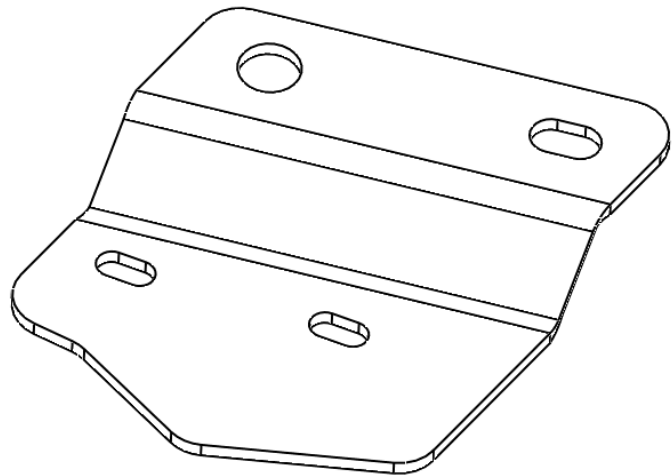

\_\_\_\_\_

INSTRUCTION  
SHEET

DOUBLE A PILLAR LIGHT  
MOUNT - DS  
2BLM2021-02  
**(x1)**

DOUBLE A PILLAR LIGHT  
MOUNT - PS  
2BLM2021-01  
**(x1)**

**BRONCO  
BLACK-OPS SERIES**

A PILLAR SINGLE  
LIGHT MOUNTS  
SHIPPING SHEET

Packaged by:

\_\_\_\_\_

On:

\_\_\_\_\_

INSTRUCTION  
SHEET

SINGLE A PILLAR LIGHT  
MOUNT - DS  
2BLM2021-04  
**(x1)**

SINGLE A PILLAR LIGHT  
MOUNT - PS  
2BLM2021-03  
**(x1)**