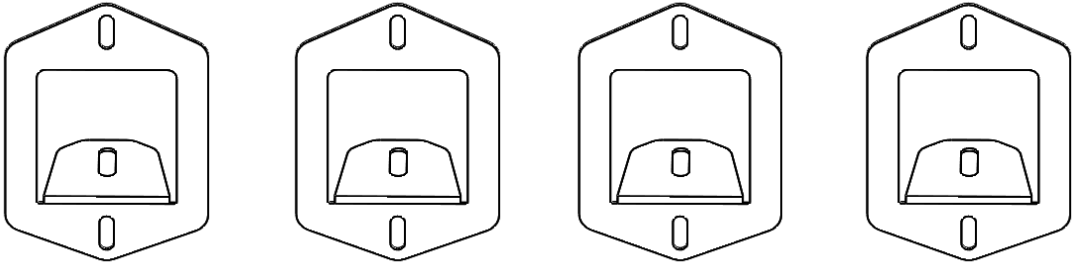

UNIVERSAL SURFACE
MOUNT BEZEL
2MFL2100-01
(x4)