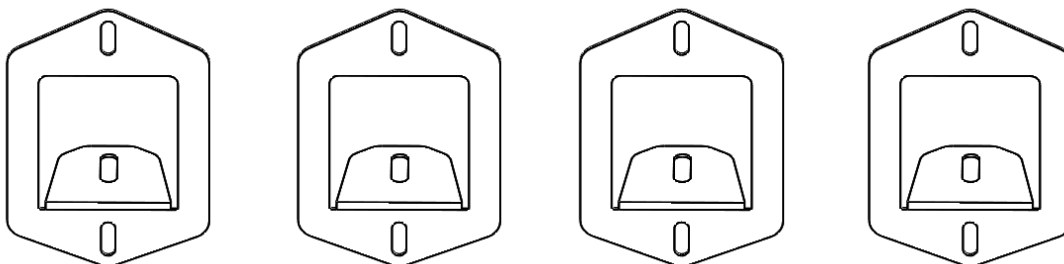

UNIVERSAL SURFACE
MOUNT BEZEL
2MFL2100-01
(x4)