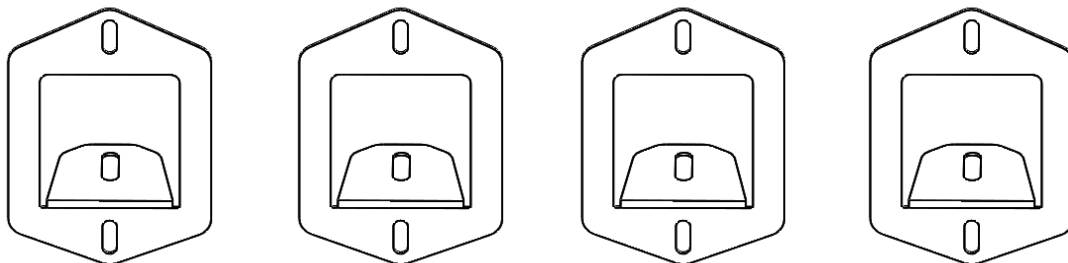

VERIFY YOU HAVE ALL THE COMPONENTS BEFORE STARTING THE INSTALLATION. REFER TO THE ENGINEERING DRAWINGS AT THE END OF THIS DOCUMENT FOR A COMPLETE PARTS LIST

**BAJA SQUAD ROUND
LIGHT BEZEL
2MFL2066-01
(x4)**